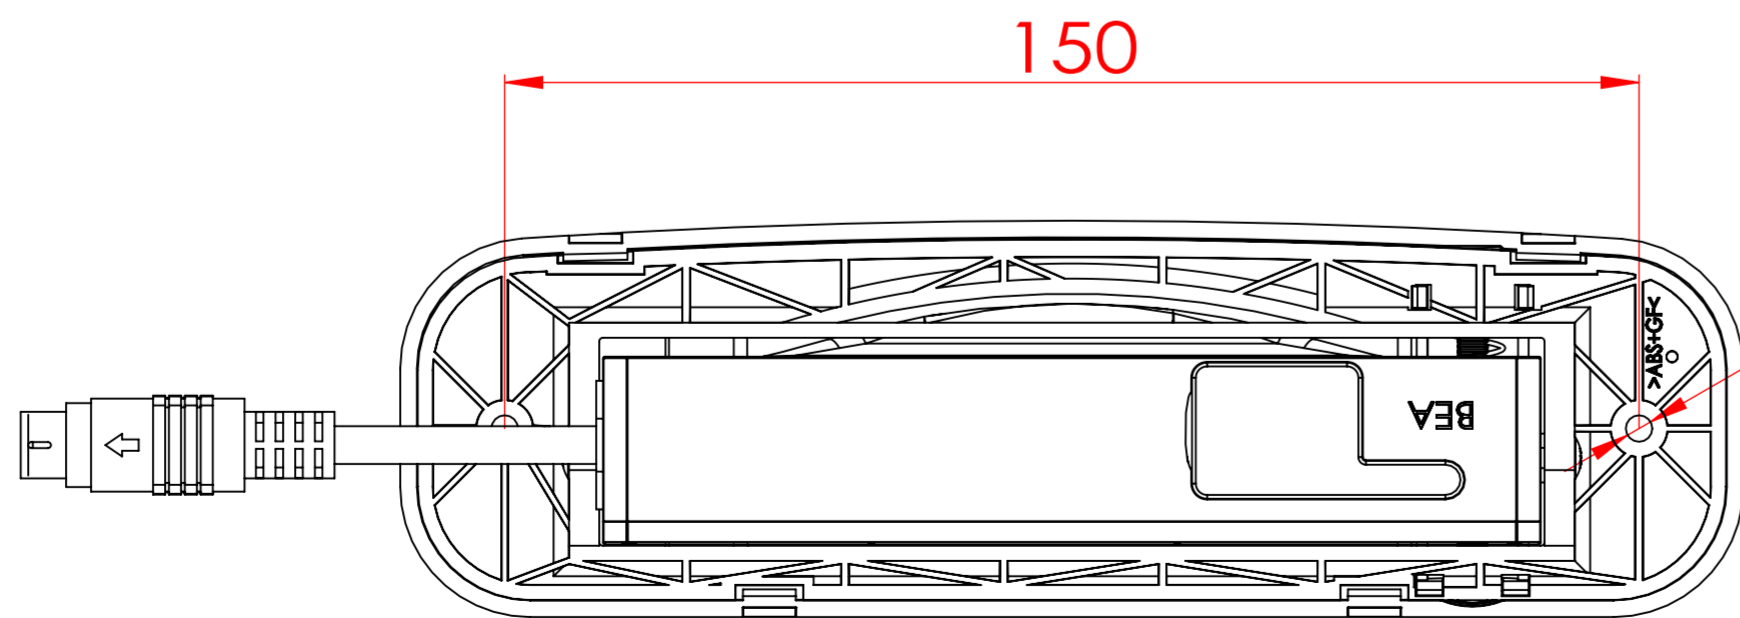

SCALE:1/2

SCALE:1/2

Part Volume : mm ³ - Part Weight : gr		DRAWER : WGY	
THIS DRAWING IS THE PROPERTY OF BEA AND MAY NOT BE REPRODUCED WITHOUT WRITTEN AGREEMENT			
MODIFICATIONS LIST			
<i>Date:</i>	<i>By:</i>	<i>Description:</i>	<i>Ver:</i>
2021/9/15	JYU	Change product name and BEA logo, release as version 01 for FS SL	-
-	-	-	-
-	-	-	-
-	-	-	-
PROD. NAME : E465 FLATSCAN SL TITLE : ASSY PRODUCT GENERAL TOLERANCE : -		DATE : 08/08/16 VERIFIED APPROVED	
MATERIAL: - Objet Ver.Obj Doc. Rev.Doc.		TREATMENT: - Scale Size	
- -		1:1 A2	
		PAGE: 1 / 1	