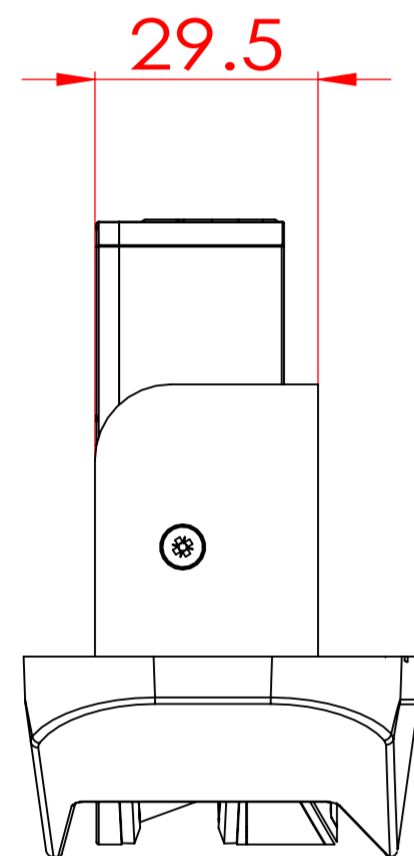

SCALE:1/2

SCALE:1/2

Part Volume : mm ³ - Part Weight : gr		DRAWER : WGY	
THIS DRAWING IS THE PROPERTY OF BEA AND MAY NOT BE REPRODUCED WITHOUT WRITTEN AGREEMENT			
MODIFICATIONS LIST			
<i>Date:</i>	<i>By:</i>	<i>Description:</i>	<i>Ver:</i>
2021/9/15	JYU	Change product name and BEA logo, release as version 01 for FS SL	-
-	-	-	-
-	-	-	-
-	-	-	-
PROD. NAME : E465 FLATSCAN SL TITLE : ASSY PRODUCT GENERAL TOLERANCE : -		DATE : 08/08/16 VERIFIED APPROVED	
MATERIAL: - Objet Ver.Obj Doc. Rev.Doc.		TREATMENT: - Scale Size	
- -		1:1 A2	
		PAGE: 1 / 1	