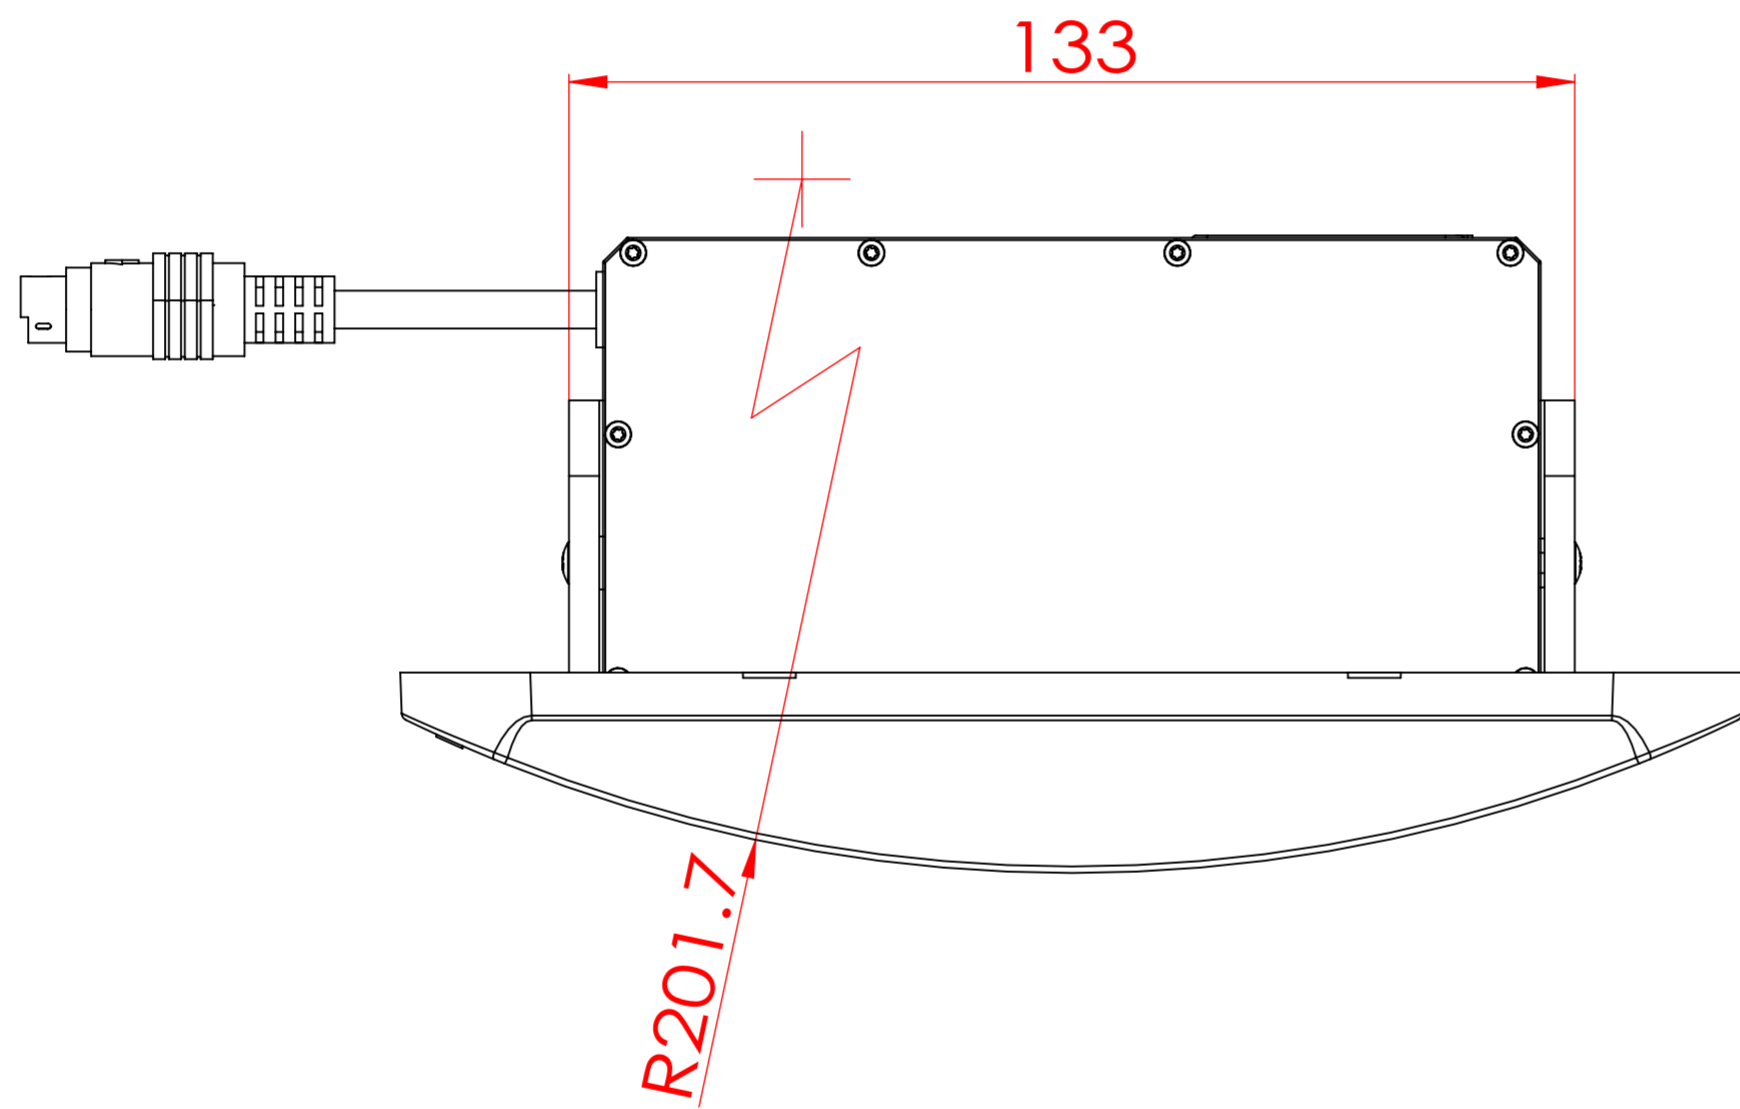

SCALE:1/2

SCALE:1/2

Part Volume : mm ³ - Part Weight : gr		DRAWER : WGY	
THIS DRAWING IS THE PROPERTY OF BEA AND MAY NOT BE REPRODUCED WITHOUT WRITTEN AGREEMENT			
MODIFICATIONS LIST			
<i>Date:</i>	<i>By:</i>	<i>Description:</i>	<i>Ver:</i>
2021/9/15	JYU	Change product name and BEA logo, release as version 01 for FS SL	-
-	-	-	-
-	-	-	-
-	-	-	-
PROD. NAME : E465 FLATSCAN SL TITLE : ASSY PRODUCT GENERAL TOLERANCE : -		DATE : 08/08/16 VERIFIED APPROVED	
MATERIAL: - Objet Ver.Obj Doc. Rev.Doc.		TREATMENT: - Scale Size	
- -		1:1 A2	
		PAGE: 1 / 1	

PDM Project : - File Name : 装置機9_FlatScan RD