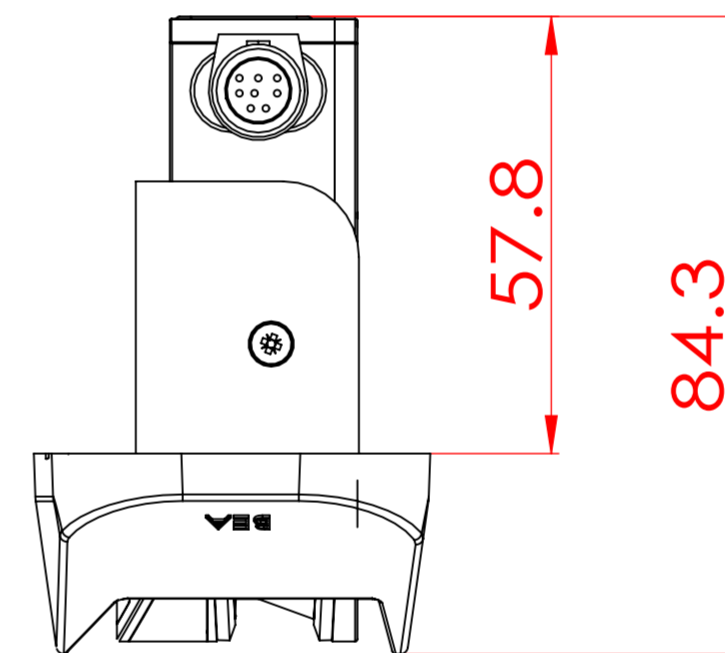

SCALE:1/2

SCALE:1/2

Part Volume : mm ³ - Part Weight : gr		DRAWER : WGY	
THIS DRAWING IS THE PROPERTY OF BEA AND MAY NOT BE REPRODUCED WITHOUT WRITTEN AGREEMENT			
MODIFICATIONS LIST			
<i>Date:</i>	<i>By:</i>	<i>Description:</i>	<i>Ver:</i>
2021/9/15	JYU	Change product name and BEA logo, release as version 01 for FS SL	-
-	-	-	-
-	-	-	-
-	-	-	-
PROD. NAME : E465 FLATSCAN SL TITLE : ASSY PRODUCT GENERAL TOLERANCE : -		DATE : 08/08/16 VERIFIED APPROVED	
MATERIAL: - Objet Ver.Obj Doc. Rev.Doc.		TREATMENT: - Scale Size	
- -		1:1 A2	
		PAGE: 1 / 1	